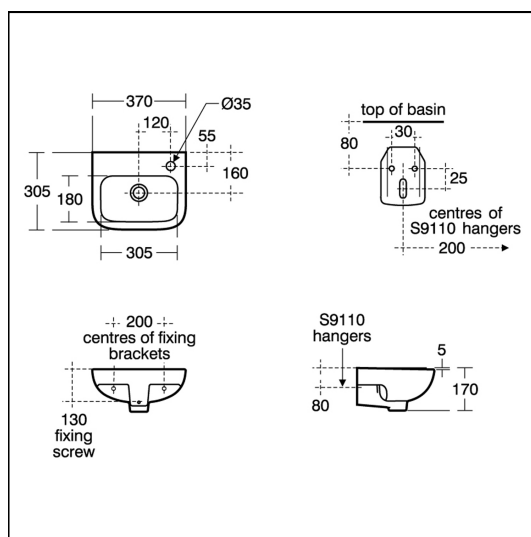

Contour 21 37Cm Hand Rinse Washbasin RH Taphole No Overflow Or Chain Hole

ILLUSTRATED

- **S2474** Contour 21 37cm handrinse washbasin right hand taphole no overflow or chainstay hole, bottom outlet
- **S9110** Hangers concealed, Steel
- **A6697** Contour 21+ 1 hole thermostatic basin mixer, single sequential lever with copper tails
- **S8720** Waste 1¼" brass strainer waste, 80mm unslotted tail
- **S8910** Trap 1¼" plastic bottle, 75mm seal, multi-purpose outlet

OPTIONS

- **A6698** Contour 21+ 1 hole thermostatic basin mixer, single sequential lever with flexible tails
- **A6790** Contour 21+ Outline 1 hole thermostatic basin mixer, single sequential lever with flexible tails
- **S8810** Waste 1¼" plastic strainer, dished pattern 80mm unslotted tail

ILLUSTRATED PRODUCT DETAILS

Sizes

S2474 w:370 x d:300

Weights

S2474 7.50 KG

S9110 0.24 KG

A6697 2.10 KG

S8720 0.23 KG

S8910 0.20 KG

Materials

S2474 Vitreous China

S9110 Metal

A6697 Chrome Plated Brass

S8720 Chrome Plated

S8910 Plastic

Finishes

S2474 White (01)

S9110 Neutral / No Finish (67)

A6697 Chrome (AA)

S8720 Chrome (AA)

S8910 Neutral / No Finish (67)

Flow rates

A6697 3.9 Litres per minute @ 3 bar pressure

FINISH OPTIONS

(MY) Stainless Steel finish

(AA) Chrome

Standards

Washbasin to BS EN 14688 and BS EN 31

FEATURES